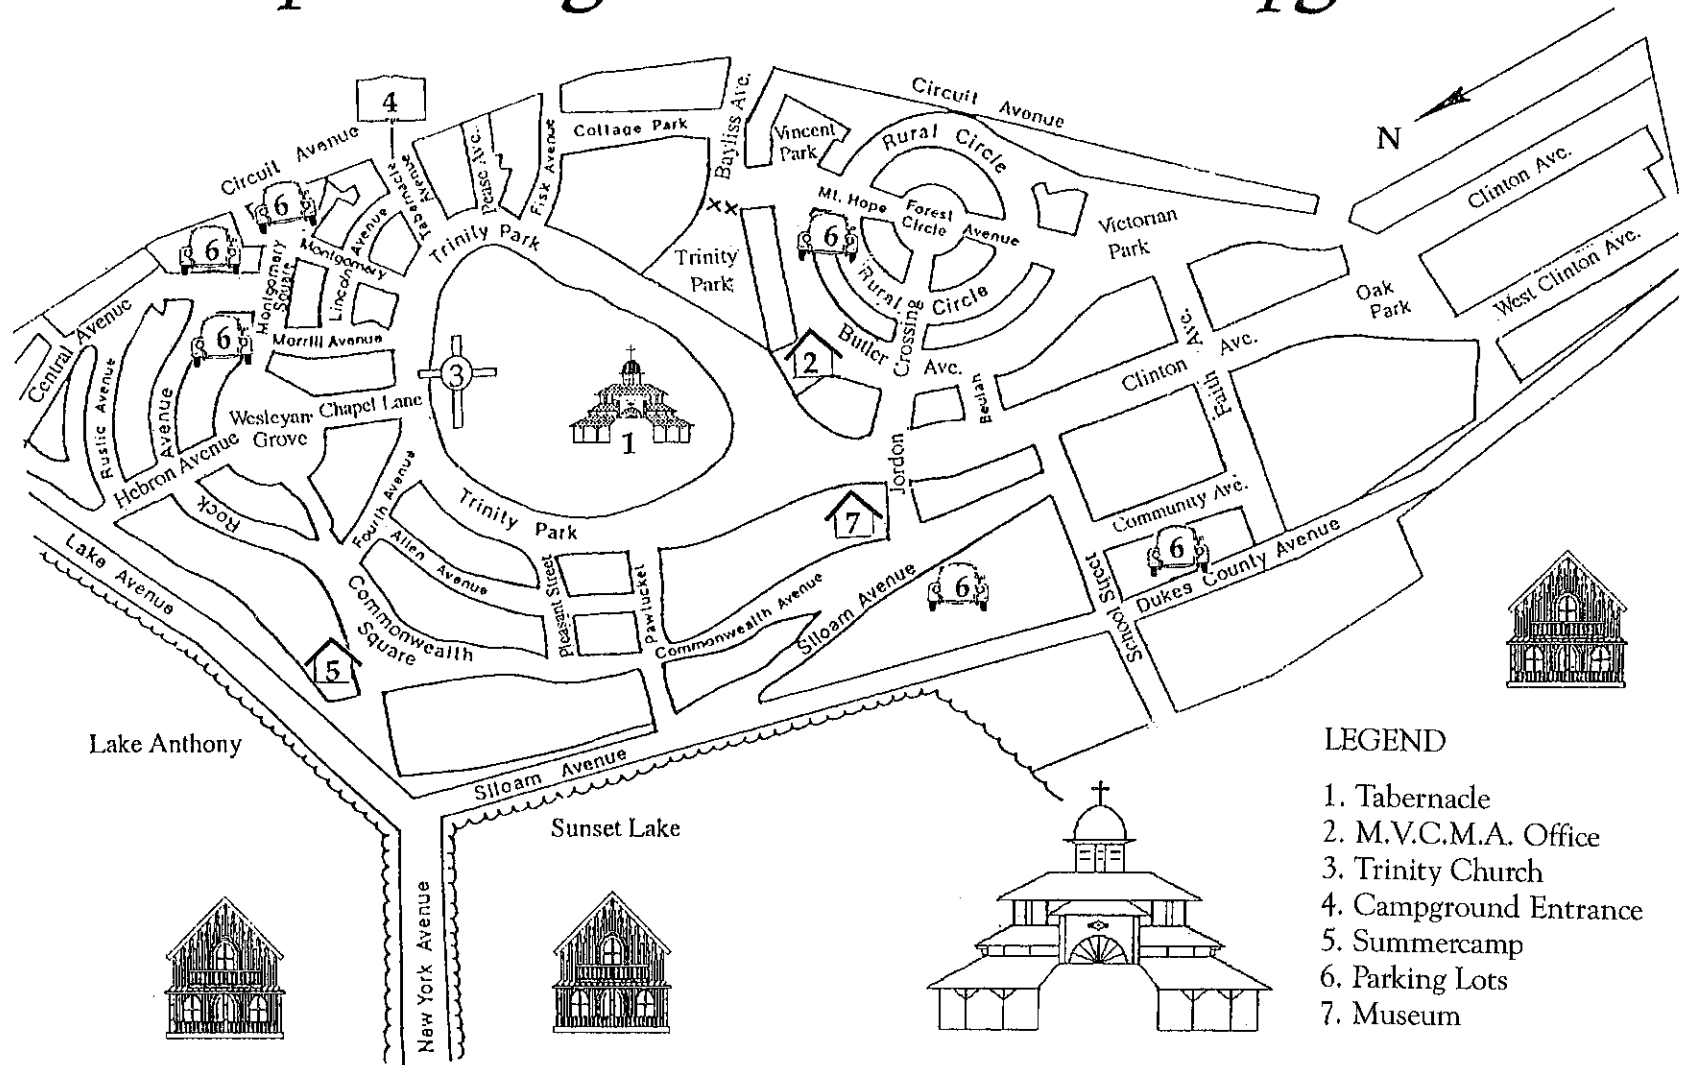

# Plan Of the Martha's Vineyard Campmeeting Association Campground

- LEGEND**
1. Tabernacle
  2. M.V.C.M.A. Office
  3. Trinity Church
  4. Campground Entrance
  5. Summertime
  6. Parking Lots
  7. Museum